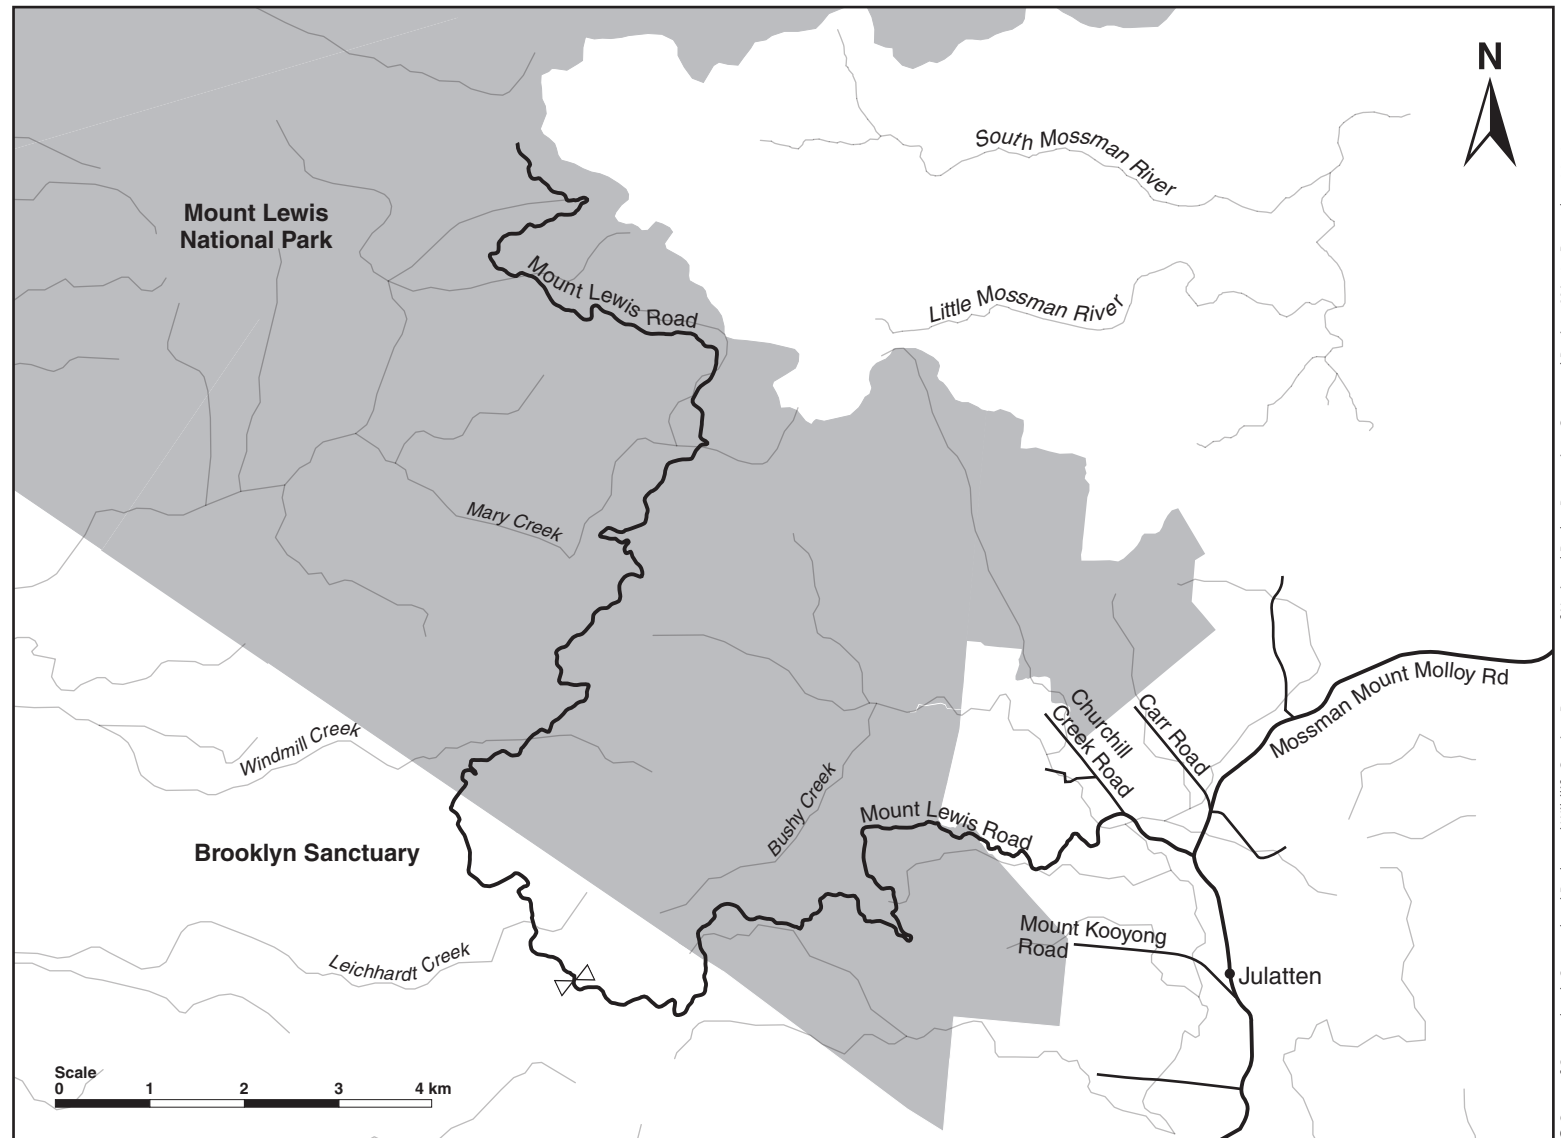

Mount Lewis forest drive map

Mount Lewis National Park

Legend

-  National park
-  Creek
-  Road
-  Gate

© State of Queensland. Queensland Parks and Wildlife Service, Department of National Parks, Recreation, Sport and Racing. MA481 December 2012